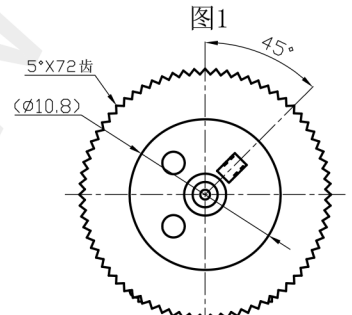

RC1001GOX0A-HA1

1 1 2 2 3 3
FULL C. C. W. POSITION

P. C. B MOUNTING HOLE DETAIL

注：定位点按上图1旋盘顺时针
旋转135度位置。

RC1001NOX0A-HA1

1 2 3
FULL C. C. W. POSITION

P. C. B MOUNTING HOLE DETAIL

注：定位点按上图1旋盘逆时针旋转
到底位置。

RC1001 SERIES CIRCUIT DIAGRAM

GO CIRCUIT

NO CIRCUIT