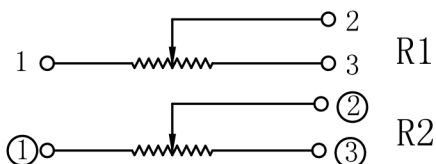

RC1001GOX0A-HA1

1 1 2 2 3 3
FULL C. C. W. POSITION

P. C. B MOUNTING HOLE DETAIL

注：定位点按上图1旋盘顺时针
旋转135度位置。

RC1001NOX0A-HA1

1 2 3
FULL C. C. W. POSITION

P. C. B MOUNTING HOLE DETAIL

注：定位点按上图1旋盘逆时针旋转
到底位置。

RC1001 SERIES CIRCUIT DIAGRAM

GO CIRCUIT

NO CIRCUIT