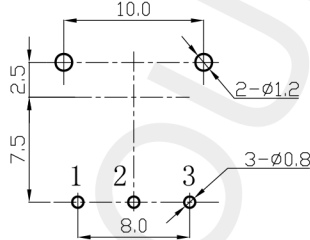

RC1001GOX0A-HA1

1 1 2 2 3 3
FULL C. C. W. POSITION

P. C. B MOUNTING HOLE DETAIL

注：定位点按上图1旋盘顺时针
旋转135度位置。

RC1001NOX0A-HA1

1 2 3
FULL C. C. W. POSITION

P. C. B MOUNTING HOLE DETAIL

注：定位点按上图1旋盘逆时针旋转
到底位置。

RC1001 SERIES CIRCUIT DIAGRAM

GO CIRCUIT

NO CIRCUIT