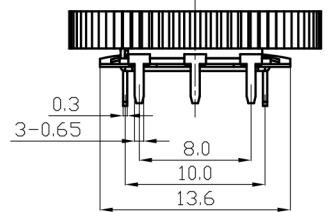

RC1001GOX0A-HA1

1 1 2 2 3 3
FULL C. C. W. POSITION

P. C. B MOUNTING HOLE DETAIL

注：定位点按上图1旋盘顺时针
旋转135度位置。

RC1001NOX0A-HA1

1 2 3
FULL C. C. W. POSITION

P. C. B MOUNTING HOLE DETAIL

注：定位点按上图1旋盘逆时针旋转
到底位置。

RC1001 SERIES CIRCUIT DIAGRAM

GO CIRCUIT

NO CIRCUIT